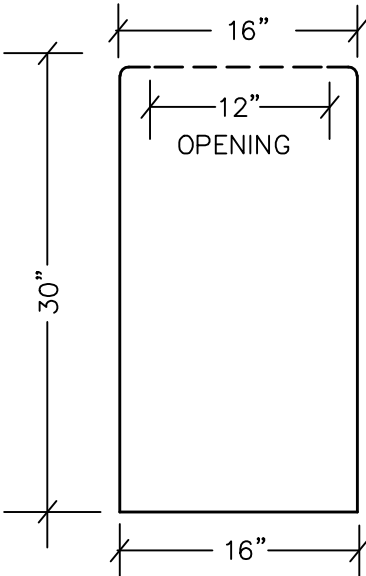

CALLAWAY RECEPTACLE  
MODEL NUMBER 7C-1630T

RECEPTACLE

TOP VIEW

SIDE VIEW

LINER

TOP VIEW

SIDE VIEW

RECEPTACLE  
LINER