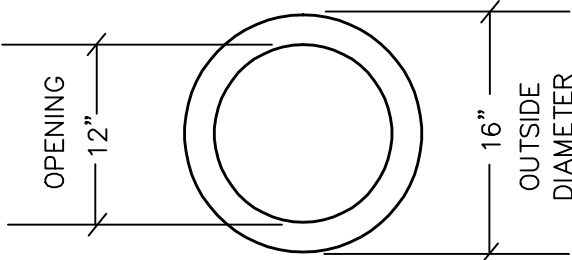

CALLAWAY RECEPTACLE  
MODEL NUMBER 7C-1630T

RECEPTACLE

TOP VIEW

SIDE VIEW

LINER

TOP VIEW

SIDE VIEW

RECEPTACLE  
LINER