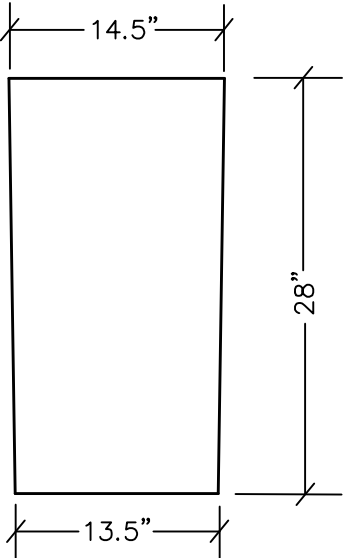

CALLAWAY RECEPTACLE  
MODEL NUMBER 7C-1630T

RECEPTACLE

TOP VIEW

SIDE VIEW

LINER

TOP VIEW

SIDE VIEW

RECEPTACLE  
LINER